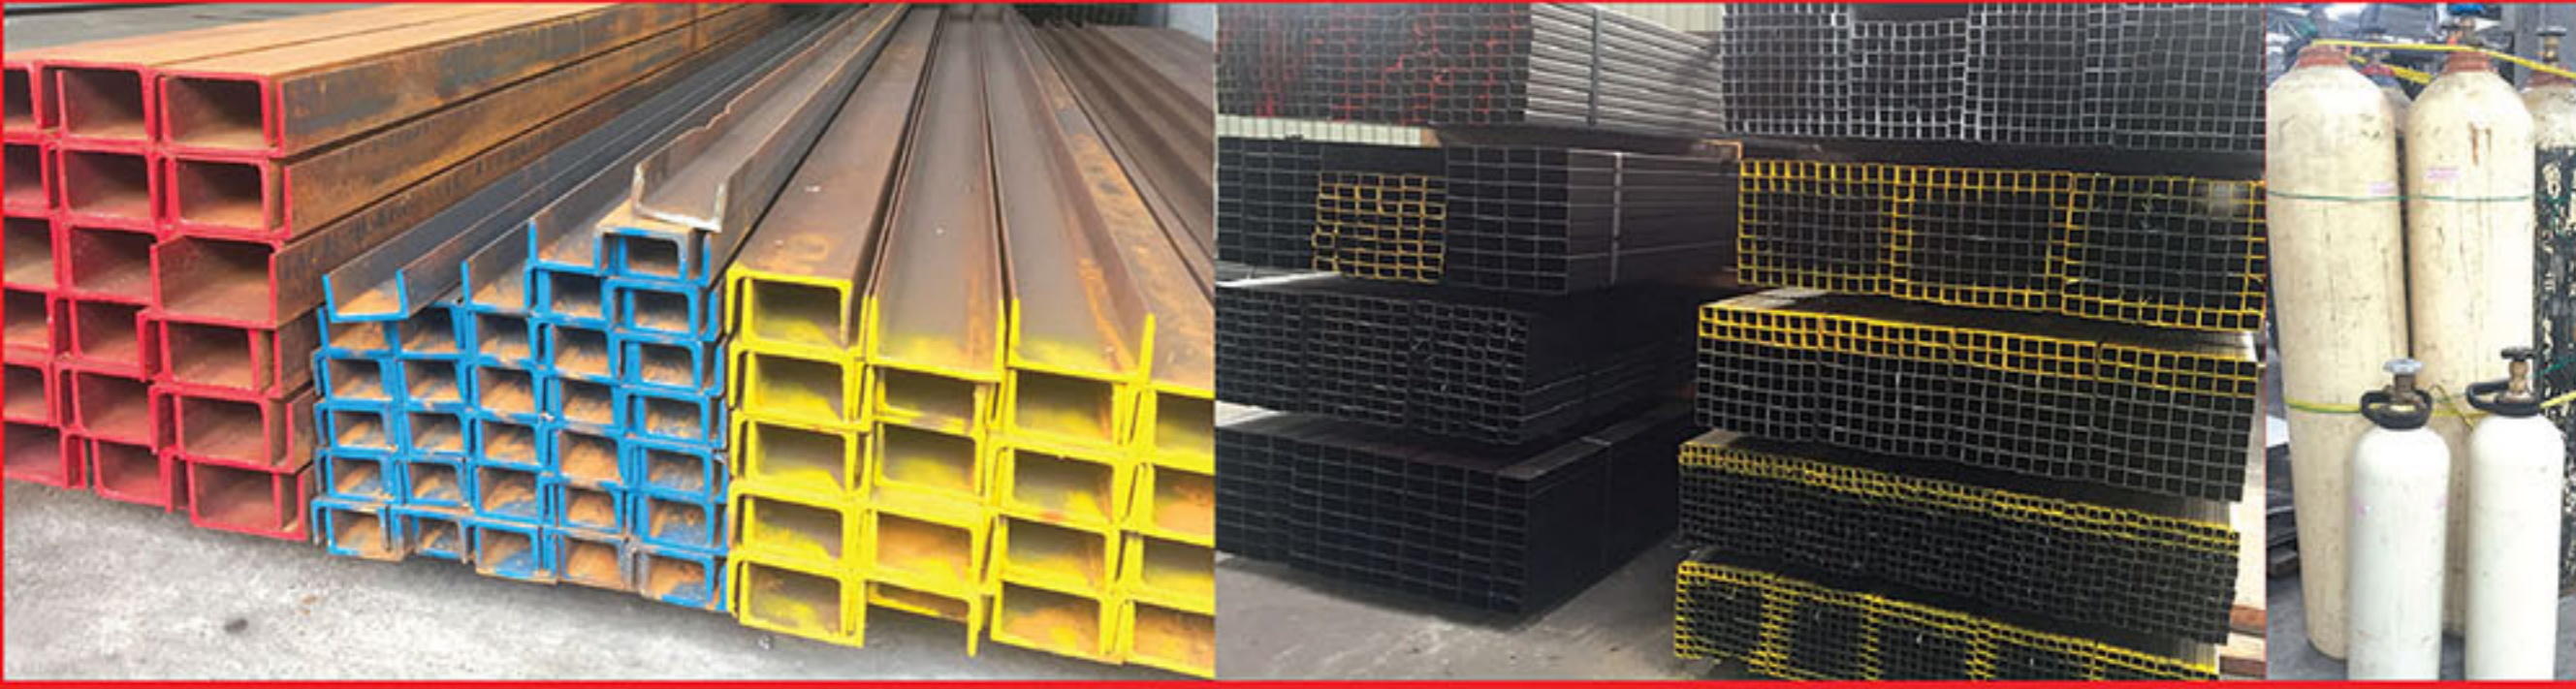

## Specialise In 专营:

Mild Steel Hollow, Flat Bar, Angle Bar, Plain Channel, I-Beam, Plate, Chequered Plate, Expanded Metal, Black Pipe, Round Bar, Y-Bar, Polish Shaft, Furniture Tube, Spring Pipe, Gi Pipe, Api Pipe, Stainless Steel Products, GI-C Section/Battern, Metal Roofing, Awning, Aluminium Composite Panel, Polycarbonate, Aluminium Angle Bar/Flat Bar, Fencing, Aluminium Board, Hardware & Wrought Iron Accessories, CO2 Gas, Aluminium Alloy, Paint And Consumable Etc...  
四方通,长方通,扁铁,角铁,槽铁,工字铁,铁板,花板,钻石网,黑喉,实心铁,花铁,光面实心铁,绳喉,水喉,火喉,白钢铁料,电镀C槽,工业瓦,凉锋片,透明屋瓦,铝角铁,铝扁铁,篱笆网,铝四方板,古董花,漆,铝金花,CO2 GAS,小五金,等等...